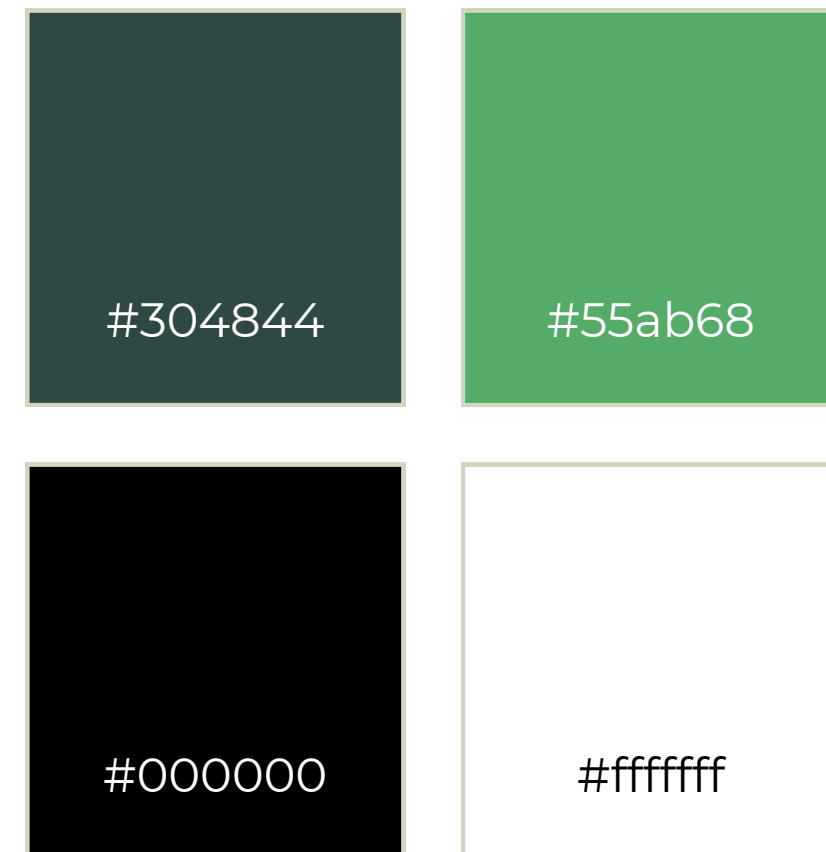

LEASETEQ is always written in capital letters.
Exception: our legal name → LeaseTeq AG
Main text color is black.

aA

LOGOS LEASETEQ

Three different logo types:

- Complete logo: text and frame

- Text only

- Frame only

To be used in LEASETEQ's main colors:
dark green, green, black or white, see color codes.

LOGO COLORS

LOGOS SPEED

BY LEASETEQ

LOGO COLORS

#304844

#55ab68

#ffffff

COLOR PALETTE

1/2

MAIN COLORS

HIGHLIGHT COLORS

COLOR PALETTE

2/2

EXTRA COLORS

LOGO POSITIONING